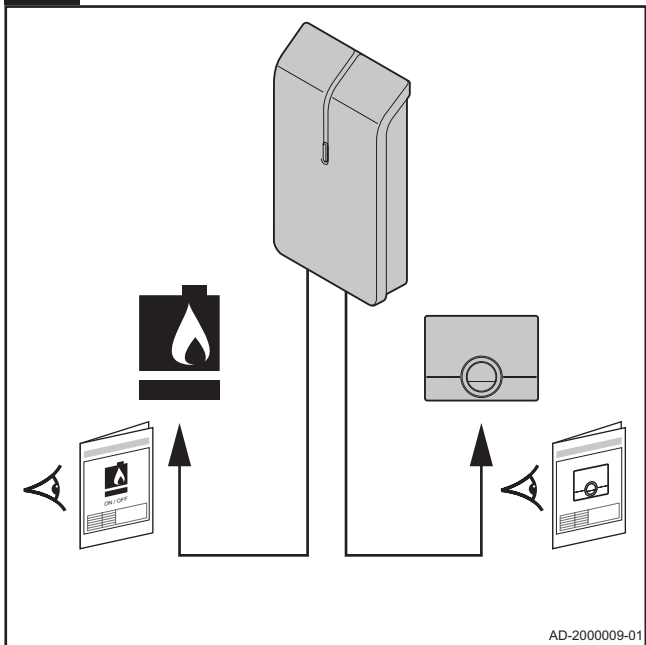

# 7

Aansluitconnector:  
 Terminal-connector:  
 Connecteur:  
 Schraubklemme:  
 Conectores:  
 Morsettiera - Connettore:  
 Conectores:  
 Złącze zaciskowe:  
 Svorkovnice:  
 Sorkapocs:  
 Svorkovnica:  
 Μπλοκ ακροδεκτών:  
 Priključna sponka:  
 Bornier de racordare:  
 Galinis blokas:  
 Клемна колодка:

- 1: 24V Power supply
- 2: OT controlled boiler
- 3: Room Unit
- 4: ON/OFF controlled boiler

8

9

10

**© Copyright**

All technical and technological information contained in these technical instructions, as well as any drawings and technical descriptions supplied, remain our property and shall not be multiplied without our prior consent in writing.