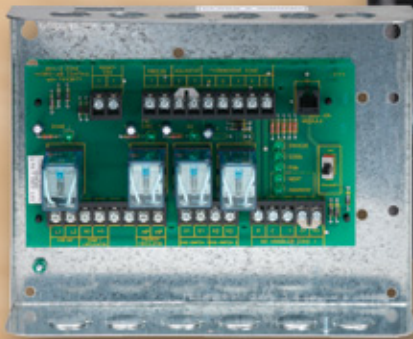

ARH HYDRO-AIR ZONING CONTROLS

ARH-1

ARH-2

ARH-3

ARGO Hydro-Air Controls provide the easiest way to interface between the thermostat and air handler. These dependable control relays will control from 1 to 20 zones of heating/cooling and provide priority switching for domestic hot water. Boiler and A/C condenser wiring is virtually fool proof.

FEATURES:

- Choice of three models:
 - Single Zone/Expansion Module
 - Two-Zone with Priority
 - Three-Zone with Priority
- All ARH models have plug-in connectors for easy expansion up to 20 zones.
- Multiple terminals for 2-speed air handlers
- Built-in air handler "Freeze Protection"
- Switchable Priority for domestic hot water applications
- LED diagnostic lights for easy troubleshooting
- Includes strap-on bi-metal aquastat to prevent "cold air" circulation in heating mode.
- 5-year Limited Warranty
- 100% quality controlled
- All controls supported by ARGO Technical/Training Programs