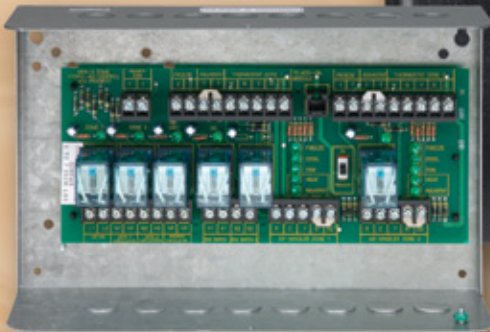

ARH HYDRO-AIR ZONING CONTROLS

ARH-1

ARH-2

ARH-3

ARGO Hydro-Air Controls provide the easiest way to interface between the thermostat and air handler. These dependable control relays will control from 1 to 20 zones of heating/cooling and provide priority switching for domestic hot water. Boiler and A/C condenser wiring is virtually fool proof.

FEATURES:

- Choice of three models:
 - Single Zone/Expansion Module
 - Two-Zone with Priority
 - Three-Zone with Priority
- All ARH models have plug-in connectors for easy expansion up to 20 zones.
- Multiple terminals for 2-speed air handlers
- Built-in air handler "Freeze Protection"
- Switchable Priority for domestic hot water applications
- LED diagnostic lights for easy troubleshooting
- Includes strap-on bi-metal aquastat to prevent "cold air" circulation in heating mode.
- 5-year Limited Warranty
- 100% quality controlled
- All controls supported by ARGO Technical/Training Programs