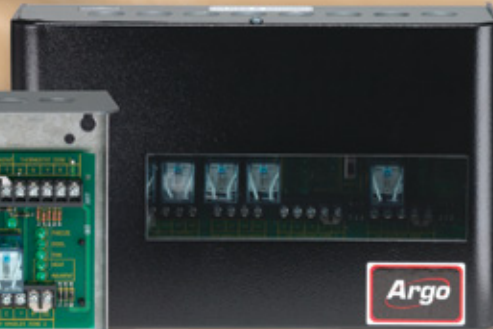

ARH HYDRO-AIR ZONING CONTROLS

ARH-1

ARH-2

ARH-3

ARGO Hydro-Air Controls provide the easiest way to interface between the thermostat and air handler. These dependable control relays will control from 1 to 20 zones of heating/cooling and provide priority switching for domestic hot water. Boiler and A/C condenser wiring is virtually fool proof.

FEATURES:

- Choice of three models:
 - Single Zone/Expansion Module
 - Two-Zone with Priority
 - Three-Zone with Priority
- All ARH models have plug-in connectors for easy expansion up to 20 zones.
- Multiple terminals for 2-speed air handlers
- Built-in air handler "Freeze Protection"
- Switchable Priority for domestic hot water applications
- LED diagnostic lights for easy troubleshooting
- Includes strap-on bi-metal aquastat to prevent "cold air" circulation in heating mode.
- 5-year Limited Warranty
- 100% quality controlled
- All controls supported by ARGO Technical/Training Programs