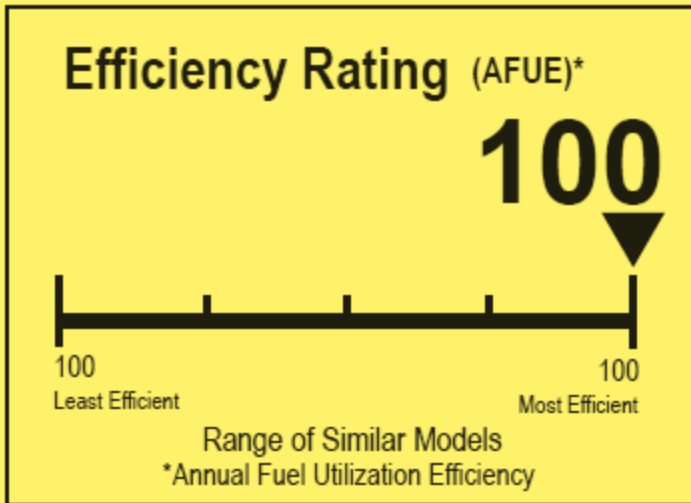

U.S. Government

Federal law prohibits removal of this label before consumer purchase.

ENERGYGUIDE

BOILER
ELECTRIC

ECR INTERNATIONAL, INC / ARGO

Model: AT1226

Capacity: 41,000 Btu/h

For energy cost info, visit
productinfo.energy.gov