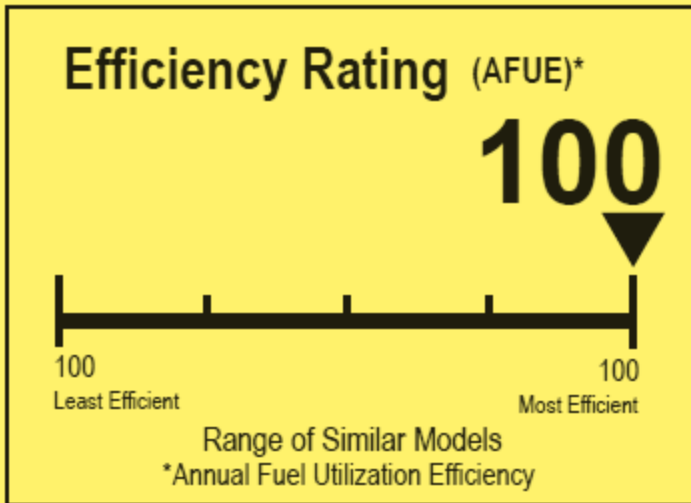

U.S. Government

Federal law prohibits removal of this label before consumer purchase.

ENERGYGUIDE

BOILER
ELECTRIC

ECR INTERNATIONAL, INC / ARGO

Model: AT1644

Capacity: 55,000 Btu/h

For energy cost info, visit
productinfo.energy.gov