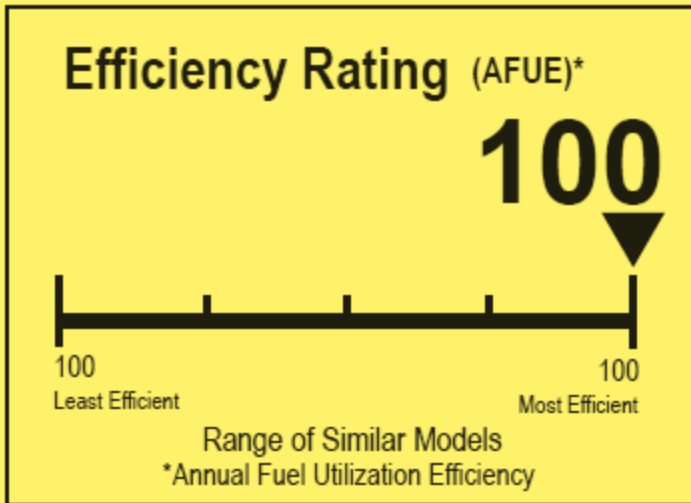

U.S. Government

Federal law prohibits removal of this label before consumer purchase.

ENERGYGUIDE

BOILER
ELECTRIC

ECR INTERNATIONAL, INC / ARGO

Model: AT2045

Capacity: 68,000 Btu/h

For energy cost info, visit
productinfo.energy.gov